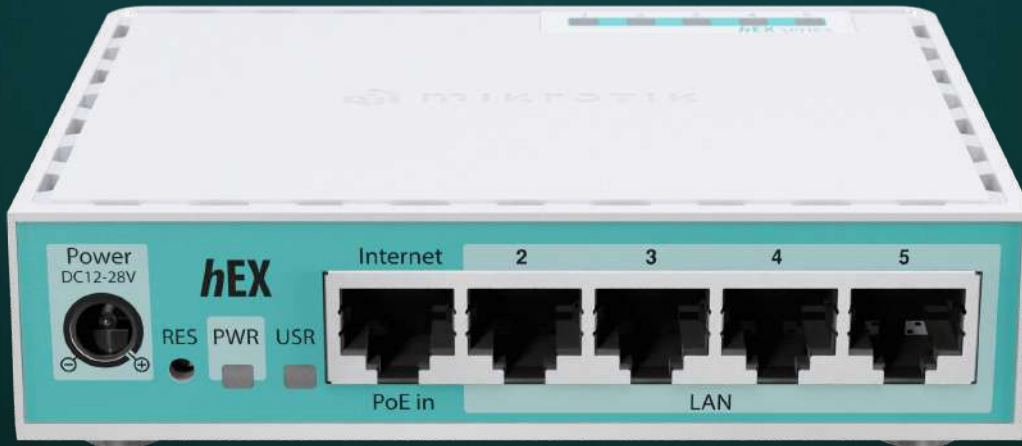

+86.63%

512 MB RAM

DC JACK, POE-IN

5X GIGABIT
ETHERNET PORTS

MODERN
DUAL-CORE
ARM64 CPU

ROUTEROS V7

USB

The affordable, reliable router you know and trust is now stronger than ever. With the latest refresh, the hEX delivers twice the performance for the same great price. Whether you're looking for a rock-solid solution for your home or small office, hEX ensures seamless and stable connectivity with a powerful upgrade: we've **increased the RAM from 256 MB to 512 MB**, and replaced the **CPU** with a **modern ARM64-bit dual-core** workhorse!

Depending on your config, the performance increase can reach 100-134%!

| | Bridging (fast path) Mbps (1518) | Routing (fast path) Mbps (1518) | Routing (25 ip filter rules) Mbps (1518) |
|----------------------------|-------------------------------------|------------------------------------|---|
| old hEX (RB750Gr3) | 1764 | 1802.2 | 766.4 |
| hEX refresh (E50UG) | 4132.4 | 3646.6 | 1430.3 |
| | +134.26% | +102.34% | +86.63% |

With 5x Gigabit Ethernet ports, hEX is the most cost-effective way to interconnect your main home or office devices. And you can use the full-sized USB port to add extra storage to stream high-quality media across devices!